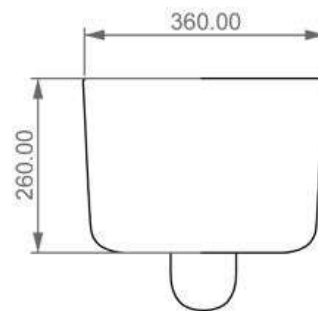

WC SOSPESO

Brio

Cod. BRWCSO

Misure: 52,5x36xh26 cm

FRONT