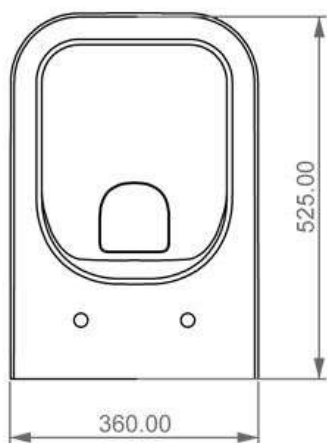

BIDET SOSPESO

Brio

Cod. BRBISO

Misure: 52,5x36xh26 cm

LEFT

SECTION

TOP

REAR

FRONT

WC SOSPESO

Brio

Cod. BRWCSO

Misure: 52,5x36xh26 cm

LEFT

SECTION

TOP

REAR

FRONT