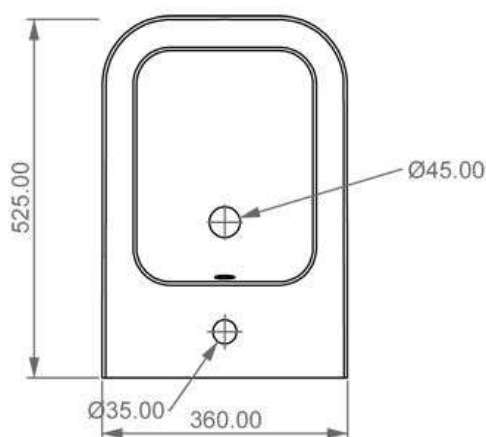

BIDET SOSPESO

Brio

Cod. BRBISO

Misure: 52,5x36xh26 cm

LEFT

SECTION

TOP

REAR

FRONT

WC SOSPESO

Brio

Cod. BRWCSO

Misure: 52,5x36xh26 cm

LEFT

SECTION

TOP

REAR

FRONT