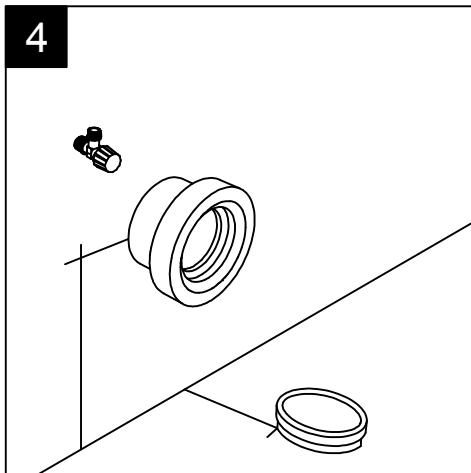

Giuda all'installazione dei vasi con cassetta monoblocco a colonna
Serie: TOUCH – OZ – BOX – GLASS – TIME

Installation guide for wc's with monoblock column cistern
Series: TOUCH – OZ – BOX – GLASS - TIME

①