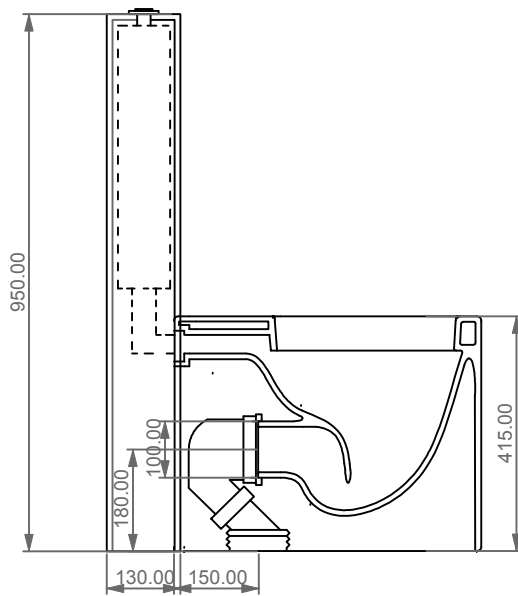

Scale
1:10

cod. LAOZCOLFS

GSG
CERAMIC DESIGN

This drawing including the respected data may neither be duplicated nor modified nor altered without the consent of GSG Ceramic Design. The use of the data/technical drawings take place at users own risk and under exclusion of any liability of GSG Ceramic Design. The dimensions are not binding; products are subject to changes. Measurement shown may be subjected to small variations or are indicative.

GSG

CERAMIC DESIGN

OZWC01 Vaso a terra Oz scarico a parete
 convertibile a pavimento con curva tecnica
 Oz wc back to wall, wall drain suitable
 for floor drain with technical elbow

OZCIMBL Cassetta a colonna per wc a terra Oz
 Column cistern to suite for Oz wc back to wall

Con connessione eccentrica per scarico a suolo.
 With outlying drainage connector for floor trap.

SECTION

FRONT

REAR

Designation Vaso monoblocco Oz Oz wc monoblock	<p>This drawing including the respected data may neither be duplicated nor modified nor altered without the consent of GSG Ceramic Design. The use of the data/technical drawings take place at users own risk and under exclusion of any liability of GSG Ceramic Design. The dimensions are not binding; products are subject to changes. Measurement shown may be subjected to small variations or are indicative.</p>
Scale 1:10	
cod. OZWC01 - OZCIMBL	

Giuda all'installazione dei vasi con cassetta monoblocco a colonna
Serie: TOUCH – OZ – BOX – GLASS – TIME

Installation guide for wc's with monoblock column cistern
Series: TOUCH – OZ – BOX – GLASS - TIME