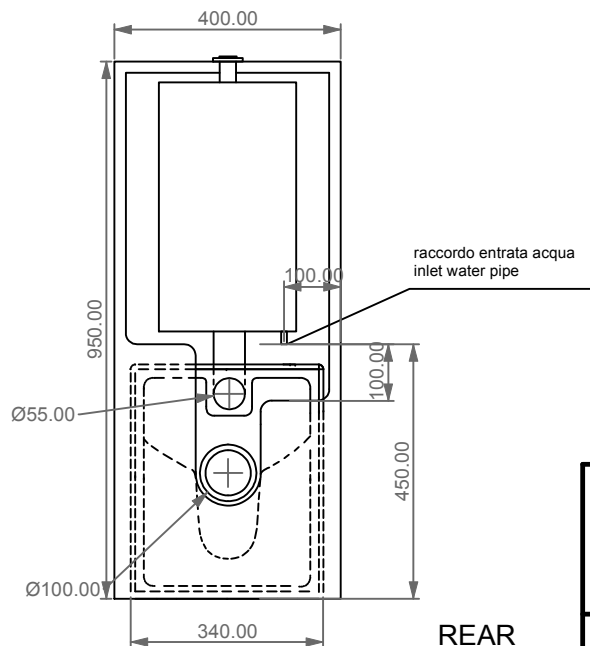

Scale
1:10

cod. LAOZCOLFS

GSG
CERAMIC DESIGN

This drawing including the respected data may neither be duplicated nor modified nor altered without the consent of GSG Ceramic Design. The use of the data/technical drawings take place at users own risk and under exclusion of any liability of GSG Ceramic Design. The dimensions are not binding; products are subject to changes. Measurement shown may be subjected to small variations or are indicative.

GSG

CERAMIC DESIGN

OZWC01 Vaso a terra Oz scarico a parete
 convertibile a pavimento con curva tecnica
 Oz wc back to wall, wall drain suitable
 for floor drain with technical elbow

OZCIMBL Cassetta a colonna per wc a terra Oz
 Column cistern to suite for Oz wc back to wall

Con connessione eccentrica per scarico a suolo.
 With outlying drainage connector for floor trap.

SECTION

FRONT

REAR

Designation Vaso monoblocco Oz Oz wc monoblock	<p>This drawing including the respected data may neither be duplicated nor modified nor altered without the consent of GSG Ceramic Design. The use of the data/technical drawings take place at users own risk and under exclusion of any liability of GSG Ceramic Design. The dimensions are not binding; products are subject to changes. Measurement shown may be subjected to small variations or are indicative.</p>
Scale 1:10	
cod. OZWC01 - OZCIMBL	

Giuda all'installazione dei vasi con cassetta monoblocco a colonna
Serie: TOUCH – OZ – BOX – GLASS – TIME

Installation guide for wc's with monoblock column cistern
Series: TOUCH – OZ – BOX – GLASS - TIME