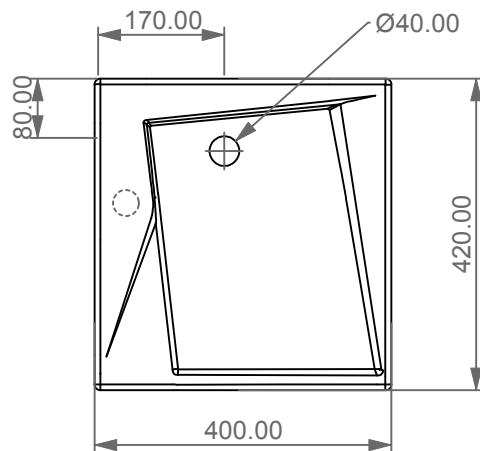

FRONT

SECTION

TOP

GSG
CERAMIC DESIGN

Lavabo Oz a colonna centro stanza
senza foro (monoforo su richiesta)
Oz Column Washbasin free standing
no hole (one hole on request)

Designation
Lavabo Oz a colonna centro stanza
senza foro (monoforo su richiesta)
Oz Column Washbasin free standing
no hole (one hole on request)

Scale
1:10

cod. LAOZCOLFS

GSG
CERAMIC DESIGN

This drawing including the respected data may neither be duplicated nor modified nor altered without the consent of GSG Ceramic Design. The use of the data/technical drawings take place at users own risk and under exclusion of any liability of GSG Ceramic Design. The dimensions are not binding; products are subject to changes. Measurement shown may be subjected to small variations or are indicative.

GSG

CERAMIC DESIGN

OZWC01 Vaso a terra Oz scarico a parete
 convertibile a pavimento con curva tecnica
 Oz wc back to wall, wall drain suitable
 for floor drain with technical elbow

OZCIMBL Cassetta a colonna per wc a terra Oz
 Column cistern to suite for Oz wc back to wall

Con connessione eccentrica per scarico a suolo.
 With outlying drainage connector for floor trap.

SECTION

FRONT

REAR

Designation Vaso monoblocco Oz Oz wc monoblock	<p>This drawing including the respected data may neither be duplicated nor modified nor altered without the consent of GSG Ceramic Design. The use of the data/technical drawings take place at users own risk and under exclusion of any liability of GSG Ceramic Design. The dimensions are not binding; products are subject to changes. Measurement shown may be subjected to small variations or are indicative.</p>
Scale 1:10	
cod. OZWC01 - OZCIMBL	