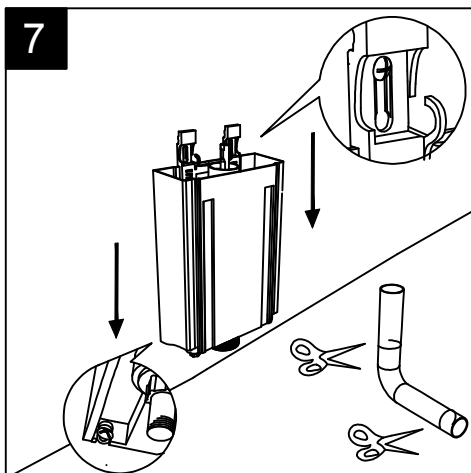

Giuda all'installazione dei vasi con cassetta monoblocco a colonna
Serie: TOUCH – OZ – BOX – GLASS – TIME

Installation guide for wc's with monoblock column cistern
Series: TOUCH – OZ – BOX – GLASS - TIME

①