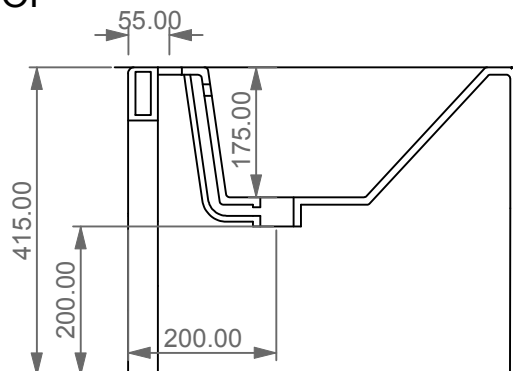

①

Giuda all'installazione dei vasi con cassetta monoblocco a colonna

Serie: TOUCH – OZ – BOX – GLASS – TIME

Installation guide for wc's with monoblock column cistern

Series: TOUCH – OZ – BOX – GLASS - TIME

②

FRONT

LEFT

GSG
CERAMIC DESIGN

Bidet a terra Oz monoforo
(senza foro, tre fori su richiesta)
Oz bidet back to wall one hole
(no hole, three holes on request)

TOP

REAR

SECTION

Designation Bidet a terra Oz monoforo (senza foro, tre fori su richiesta) Oz bidet back to wall one hole (no hole, three holes on request)	
Scale 1:10	
cod. OZBI01	

This drawing including the respected data may neither be duplicated nor modified nor altered without the consent of GSG Ceramic Design. The use of the data/technical drawings take place at users own risk and under exclusion of any liability of GSG Ceramic Design. The dimensions are not binding; products are subject to changes. Measurement shown may be subjected to small variations or are indicative.