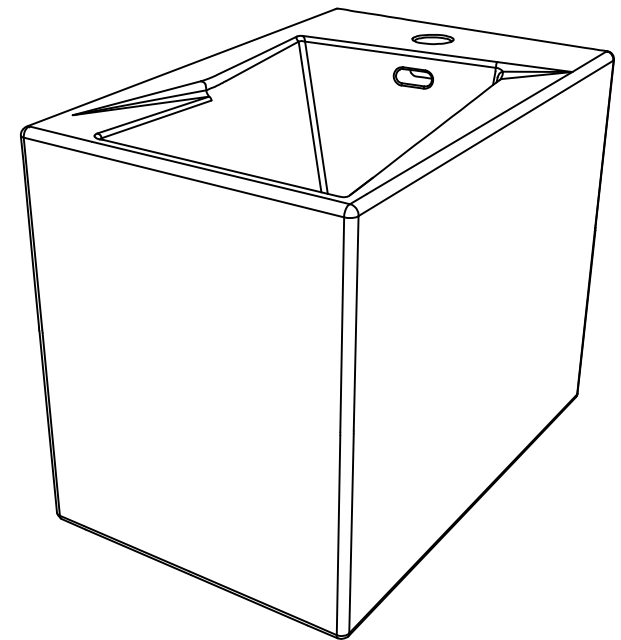

GSG

CERAMIC DESIGN

OZWC01 Vaso a terra Oz scarico a parete
 convertibile a pavimento con curva tecnica
 Oz wc back to wall, wall drain suitable
 for floor drain with technical elbow

OZCIMBL Cassetta a colonna per wc a terra Oz
 Column cistern to suite for Oz wc back to wall

②

FRONT

LEFT

GSG
CERAMIC DESIGN

Bidet a terra Oz monoforo
(senza foro, tre fori su richiesta)
Oz bidet back to wall one hole
(no hole, three holes on request)

TOP

REAR

SECTION

Designation Bidet a terra Oz monoforo (senza foro, tre fori su richiesta) Oz bidet back to wall one hole (no hole, three holes on request)	
Scale 1:10	
cod. OZBI01	

This drawing including the respected data may neither be duplicated nor modified nor altered without the consent of GSG Ceramic Design. The use of the data/technical drawings take place at users own risk and under exclusion of any liability of GSG Ceramic Design. The dimensions are not binding; products are subject to changes. Measurement shown may be subjected to small variations or are indicative.