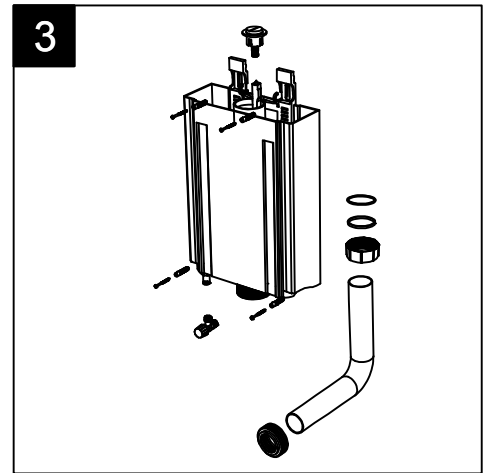

Giuda all'installazione dei vasi con cassetta monoblocco a colonna
Serie: TOUCH – OZ – BOX – GLASS – TIME

Installation guide for wc's with monoblock column cistern
Series: TOUCH – OZ – BOX – GLASS - TIME

①