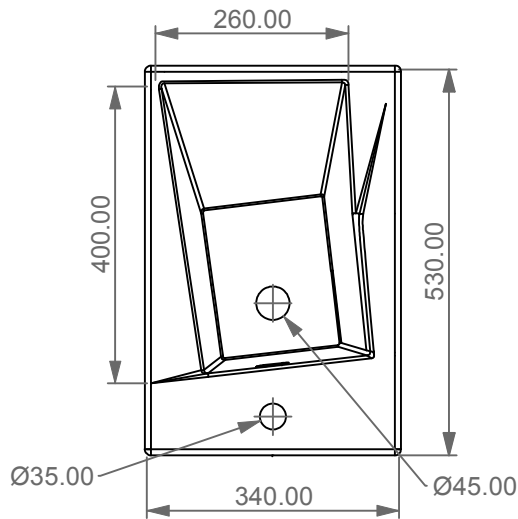

②

FRONT

LEFT

GSG
CERAMIC DESIGN

Bidet a terra Oz monoforo
(senza foro, tre fori su richiesta)
Oz bidet back to wall one hole
(no hole, three holes on request)

TOP

REAR

SECTION

Designation Bidet a terra Oz monoforo (senza foro, tre fori su richiesta) Oz bidet back to wall one hole (no hole, three holes on request)	
Scale 1:10	
cod. OZBI01	

This drawing including the respected data may neither be duplicated nor modified nor altered without the consent of GSG Ceramic Design. The use of the data/technical drawings take place at users own risk and under exclusion of any liability of GSG Ceramic Design. The dimensions are not binding; products are subject to changes. Measurement shown may be subjected to small variations or are indicative.