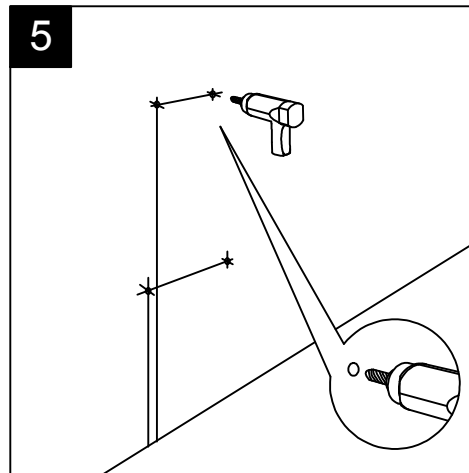

Giuda all'installazione dei vasi con cassetta monoblocco a colonna
Serie: TOUCH – OZ – BOX – GLASS – TIME

Installation guide for wc's with monoblock column cistern
Series: TOUCH – OZ – BOX – GLASS - TIME

①