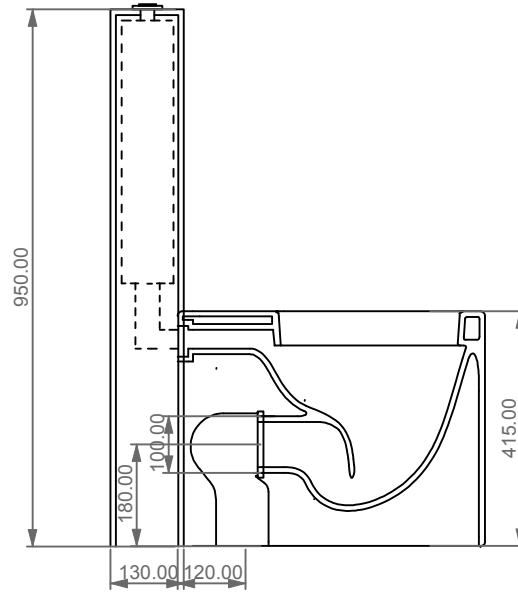

Scale
1:10

cod. LAOZCOLFS

GSG
CERAMIC DESIGN

This drawing including the respected data may neither be duplicated nor modified nor altered without the consent of GSG Ceramic Design. The use of the data/technical drawings take place at users own risk and under exclusion of any liability of GSG Ceramic Design. The dimensions are not binding; products are subject to changes. Measurement shown may be subjected to small variations or are indicative.

GSG

CERAMIC DESIGN

OZWC01 Vaso a terra Oz scarico a parete
 convertibile a pavimento con curva tecnica
 Oz wc back to wall, wall drain suitable
 for floor drain with technical elbow

OZCIMBL Cassetta a colonna per wc a terra Oz
 Column cistern to suite for Oz wc back to wall

Con connessione eccentrica per scarico a suolo.
 With outlying drainage connector for floor trap.

SECTION

FRONT

REAR

Designation Vaso monoblocco Oz Oz wc monoblock	<p>This drawing including the respected data may neither be duplicated nor modified nor altered without the consent of GSG Ceramic Design. The use of the data/technical drawings take place at users own risk and under exclusion of any liability of GSG Ceramic Design. The dimensions are not binding; products are subject to changes. Measurement shown may be subjected to small variations or are indicative.</p>
Scale 1:10	
cod. OZWC01 - OZCIMBL	

Giuda all'installazione dei vasi con cassetta monoblocco a colonna
Serie: TOUCH – OZ – BOX – GLASS – TIME

Installation guide for wc's with monoblock column cistern
Series: TOUCH – OZ – BOX – GLASS - TIME