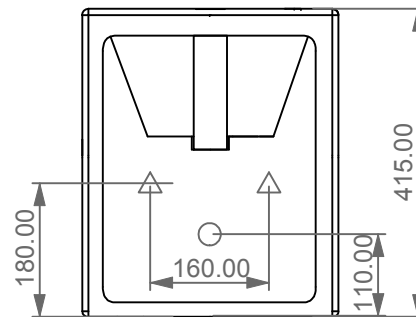

②

FRONT

LEFT

GSG
CERAMIC DESIGN

Bidet a terra Oz monoforo
(senza foro, tre fori su richiesta)
Oz bidet back to wall one hole
(no hole, three holes on request)

TOP

REAR

SECTION

Designation Bidet a terra Oz monoforo (senza foro, tre fori su richiesta) Oz bidet back to wall one hole (no hole, three holes on request)	
Scale 1:10	
cod. OZBI01	

This drawing including the respected data may neither be duplicated nor modified nor altered without the consent of GSG Ceramic Design. The use of the data/technical drawings take place at users own risk and under exclusion of any liability of GSG Ceramic Design. The dimensions are not binding; products are subject to changes. Measurement shown may be subjected to small variations or are indicative.