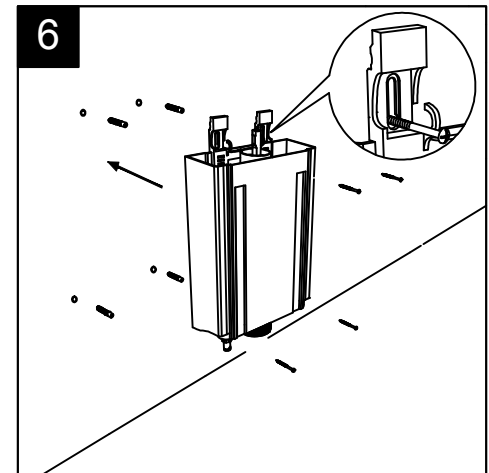

Giuda all'installazione dei vasi con cassetta monoblocco a colonna
Serie: TOUCH – OZ – BOX – GLASS – TIME

Installation guide for wc's with monoblock column cistern
Series: TOUCH – OZ – BOX – GLASS - TIME

①