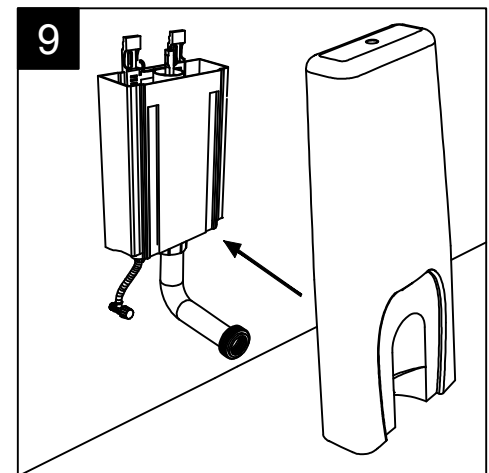

Giuda all'installazione dei vasi con cassetta monoblocco a colonna
Serie: TOUCH – OZ – BOX – GLASS – TIME

Installation guide for wc's with monoblock column cistern
Series: TOUCH – OZ – BOX – GLASS - TIME

①