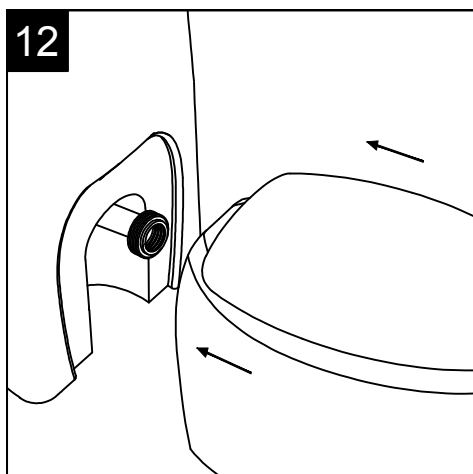

Con connessione eccentrica per scarico a suolo.
 With outlying drainage connector for floor trap.

SECTION

FRONT

REAR

Designation Vaso monoblocco Oz Oz wc monoblock	<p>This drawing including the respected data may neither be duplicated nor modified nor altered without the consent of GSG Ceramic Design. The use of the data/technical drawings take place at users own risk and under exclusion of any liability of GSG Ceramic Design. The dimensions are not binding; products are subject to changes. Measurement shown may be subjected to small variations or are indicative.</p>
Scale 1:10	
cod. OZWC01 - OZCIMBL	

①

Giuda all'installazione dei vasi con cassetta monoblocco a colonna

Serie: TOUCH – OZ – BOX – GLASS – TIME

Installation guide for wc's with monoblock column cistern

Series: TOUCH – OZ – BOX – GLASS - TIME

②

FRONT

LEFT

GSG
CERAMIC DESIGN

Bidet a terra Oz monoforo
(senza foro, tre fori su richiesta)
Oz bidet back to wall one hole
(no hole, three holes on request)

TOP

REAR

SECTION