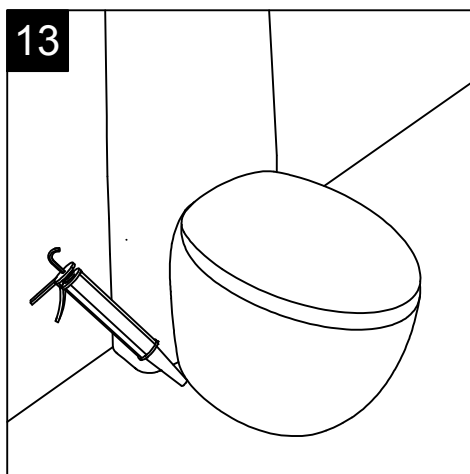

Giuda all'installazione dei vasi con cassetta monoblocco a colonna

Serie: TOUCH – OZ – BOX – GLASS – TIME

Installation guide for wc's with monoblock column cistern

Series: TOUCH – OZ – BOX – GLASS - TIME

②