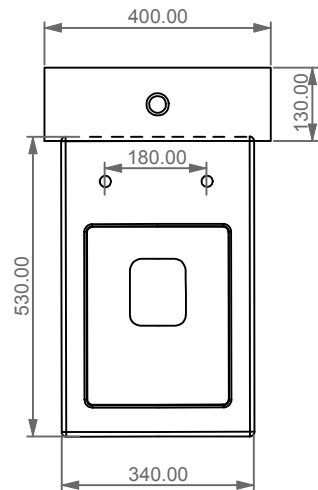

GSG

CERAMIC DESIGN

OZWC01 Vaso a terra Oz scarico a parete
 convertibile a pavimento con curva tecnica
 Oz wc back to wall, wall drain suitable
 for floor drain with technical elbow

OZCIMBL Cassetta a colonna per wc a terra Oz
 Column cistern to suite for Oz wc back to wall

Con connessione eccentrica per scarico a suolo.
 With outlying drainage connector for floor trap.

SECTION

FRONT

REAR

Designation Vaso monoblocco Oz Oz wc monoblock	<p>This drawing including the respected data may neither be duplicated nor modified nor altered without the consent of GSG Ceramic Design. The use of the data/technical drawings take place at users own risk and under exclusion of any liability of GSG Ceramic Design. The dimensions are not binding; products are subject to changes. Measurement shown may be subjected to small variations or are indicative.</p>
Scale 1:10	
cod. OZWC01 - OZCIMBL	