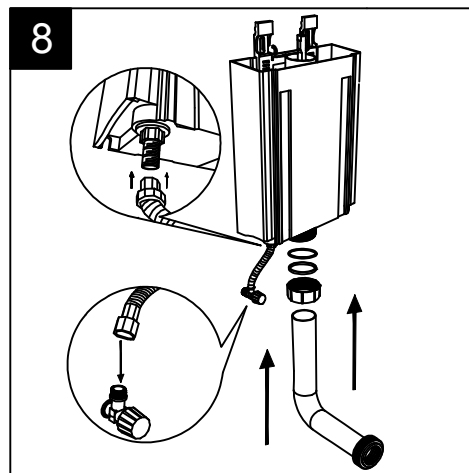

Giuda all'installazione dei vasi con cassetta monoblocco a colonna
Serie: TOUCH – OZ – BOX – GLASS – TIME

Installation guide for wc's with monoblock column cistern
Series: TOUCH – OZ – BOX – GLASS - TIME

①