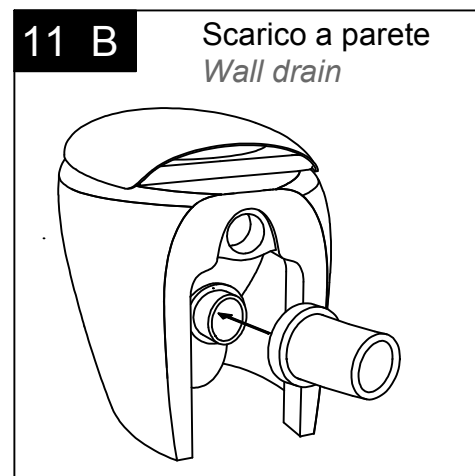

Giuda all'installazione dei vasi con cassetta monoblocco a colonna

Serie: TOUCH – OZ – BOX – GLASS – TIME

Installation guide for wc's with monoblock column cistern

Series: TOUCH – OZ – BOX – GLASS - TIME

②