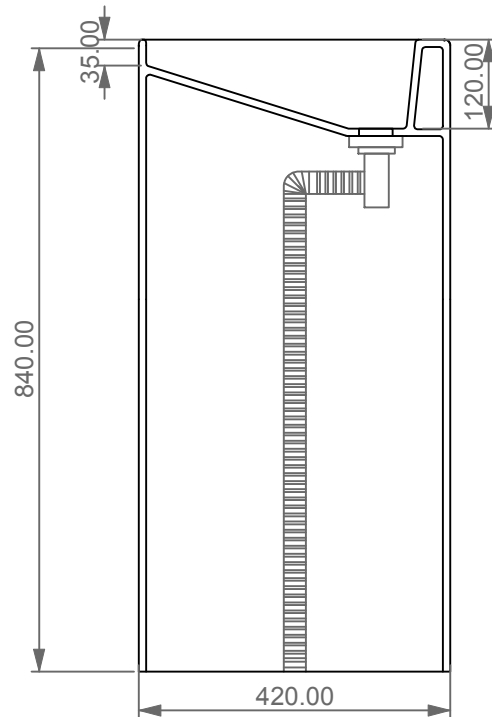

FRONT

SECTION

TOP

GSG
CERAMIC DESIGN

Lavabo Oz a colonna centro stanza
senza foro (monoforo su richiesta)
Oz Column Washbasin free standing
no hole (one hole on request)

Designation
Lavabo Oz a colonna centro stanza
senza foro (monoforo su richiesta)
Oz Column Washbasin free standing
no hole (one hole on request)

Scale
1:10

cod. LAOZCOLFS

GSG
CERAMIC DESIGN

This drawing including the respected data may neither be duplicated nor modified nor altered without the consent of GSG Ceramic Design. The use of the data/technical drawings take place at users own risk and under exclusion of any liability of GSG Ceramic Design. The dimensions are not binding; products are subject to changes. Measurement shown may be subjected to small variations or are indicative.

Con connessione eccentrica per scarico a suolo.
 With outlying drainage connector for floor trap.

SECTION

FRONT

REAR

Designation Vaso monoblocco Oz Oz wc monoblock	<p>This drawing including the respected data may neither be duplicated nor modified nor altered without the consent of GSG Ceramic Design. The use of the data/technical drawings take place at users own risk and under exclusion of any liability of GSG Ceramic Design. The dimensions are not binding; products are subject to changes. Measurement shown may be subjected to small variations or are indicative.</p>
Scale 1:10	
cod. OZWC01 - OZCIMBL	