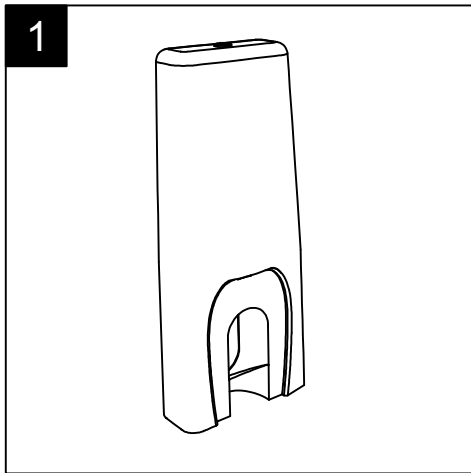

Giuda all'installazione dei vasi con cassetta monoblocco a colonna
Serie: TOUCH – OZ – BOX – GLASS – TIME

Installation guide for wc's with monoblock column cistern
Series: TOUCH – OZ – BOX – GLASS - TIME

①