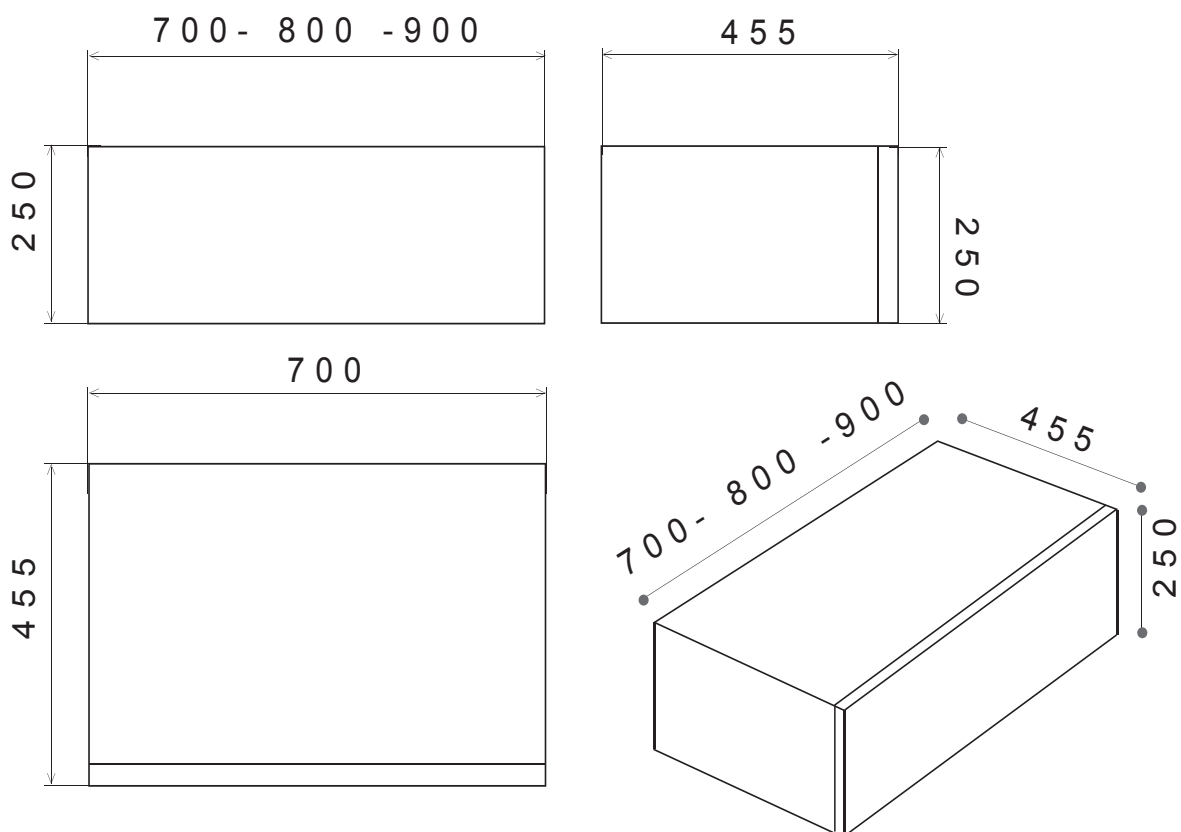

Ceramica Tuscia

ceramicatuscia.it

Tel: 0761 1768195

CERAMICA
TUSCIA

FUSION | JFU45/70H25C - JFU45/80H25C - JFU45/90H25C

Base Cassettone in Legno FUSION 70/80/90x45,5xH25 con top integrato

FUSION Wooden Chest of Drawers 70/80/90x45.5xH25 with integrated top