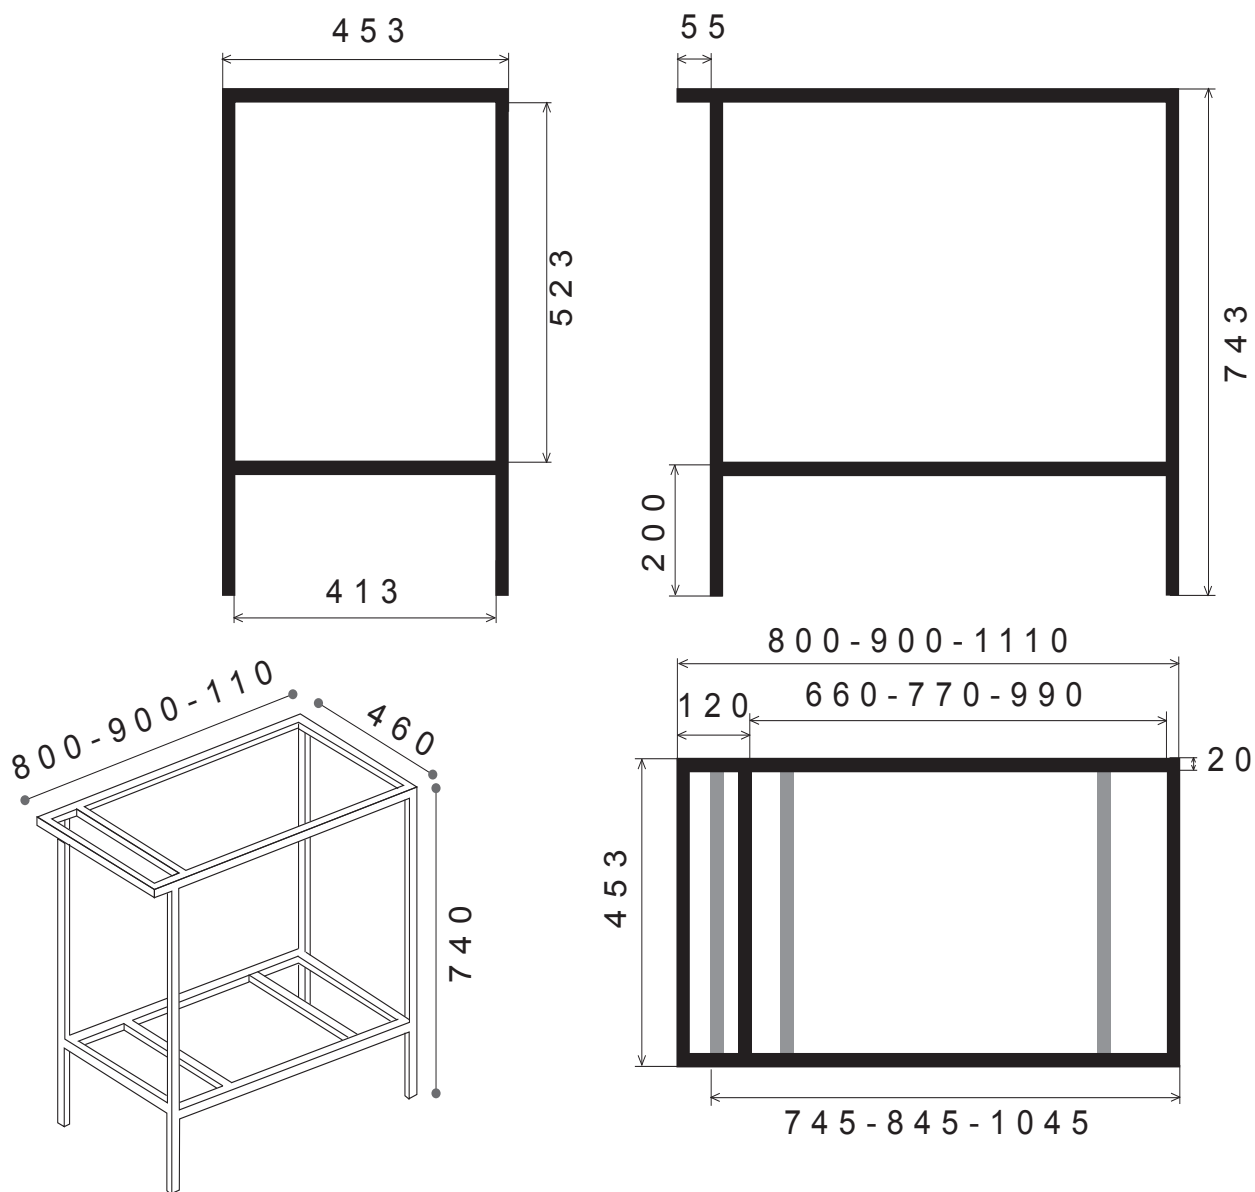

Tel: 0761 1768195

CERAMICA
TUSCIA

FUSION | JFU80 - JFU90 - JFU110

Mobile bagno lavabo struttura in ferro e cassettone FUSION 80/90/110x46xH74
Bathroom cabinet with iron structure and drawer FUSION 80/90/110x46xH74

Ceramica Tuscia

ceramicatuscia.it

Tel: 0761 1768195

CERAMICA
TUSCIA

FUSION | JFU45/70H25C - JFU45/80H25C - JFU45/90H25C

Base Cassettone in Legno FUSION 70/80/90x45,5xH25 con top integrato

FUSION Wooden Chest of Drawers 70/80/90x45.5xH25 with integrated top