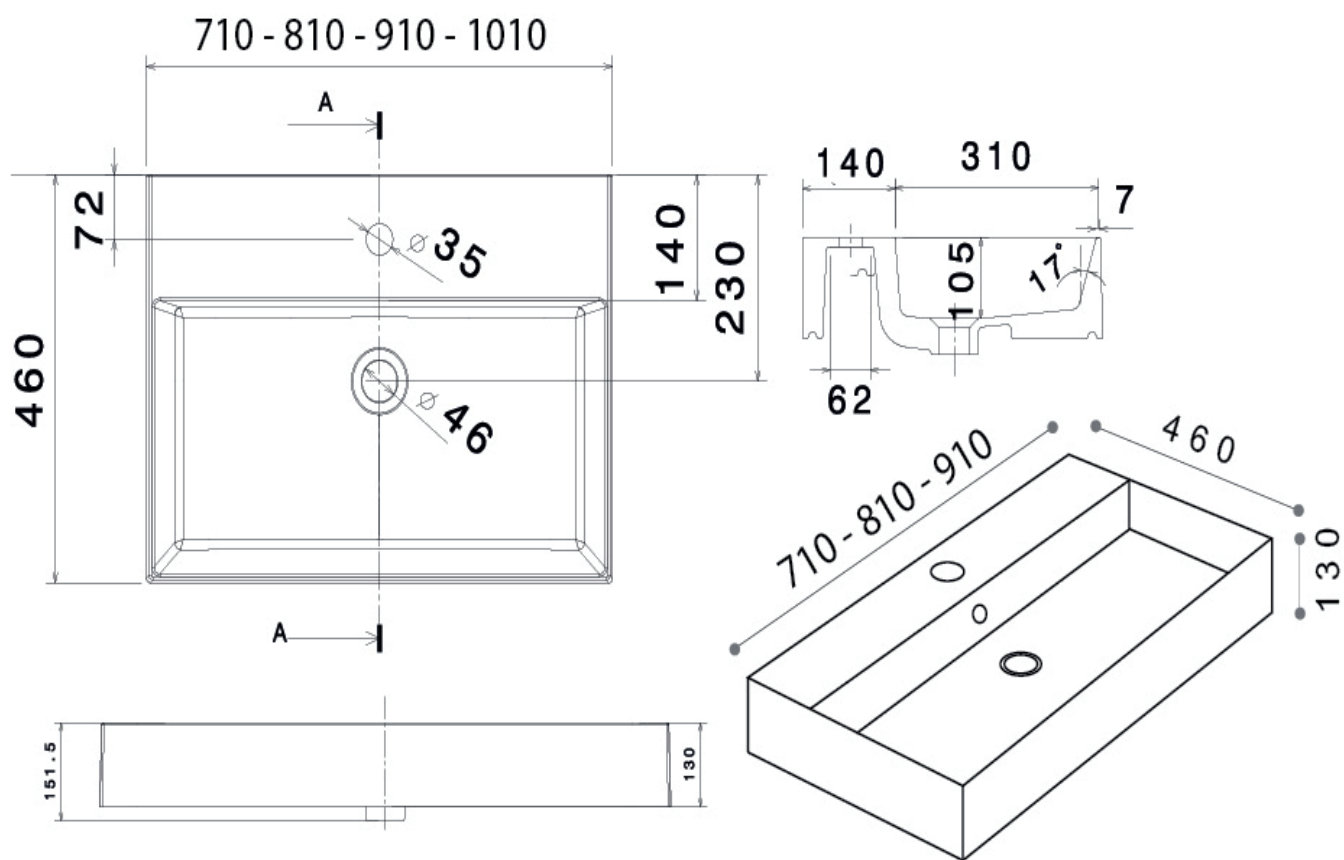

Ceramica Tuscia

ceramicatuscia.it

Tel: 0761 1768195

CERAMICA
TUSCIA

FUSION | JFU45/70H25C - JFU45/80H25C - JFU45/90H25C

Base Cassettone in Legno FUSION 70/80/90x45,5xH25 con top integrato

FUSION Wooden Chest of Drawers 70/80/90x45.5xH25 with integrated top