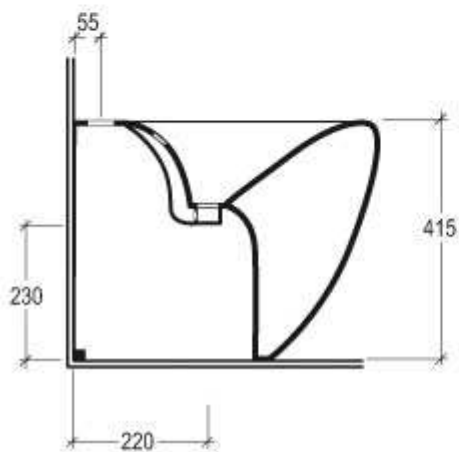

Touch

Vaso Touch scarico a parete convertibile a pavimento, mediante curva tecnica

Wc Touch wall drain suitable for floor drain with technical elbow

code:TOWC01

Touch

Bidet Touch monoforo

Bidet Touch one hole