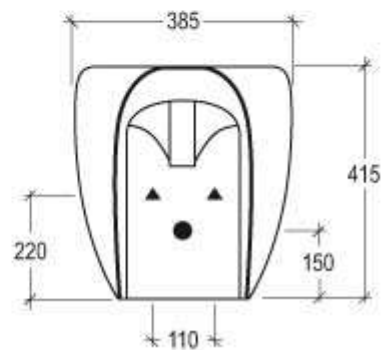

Touch

Vaso Touch scarico a parete convertibile a pavimento, mediante curva tecnica

Wc Touch wall drain suitable for floor drain with technical elbow

code:TOWC01

Touch

Bidet Touch monoforo

Bidet Touch one hole