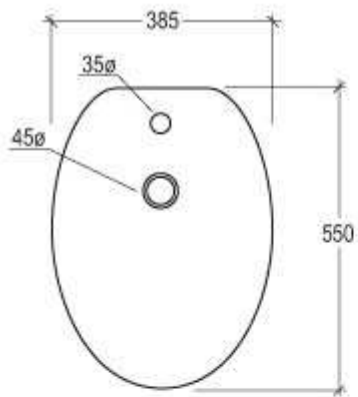

Touch

Vaso Touch scarico a parete convertibile a pavimento, mediante curva tecnica

Wc Touch wall drain suitable for floor drain with technical elbow

code:TOWC01

Touch

Bidet Touch monoforo

Bidet Touch one hole