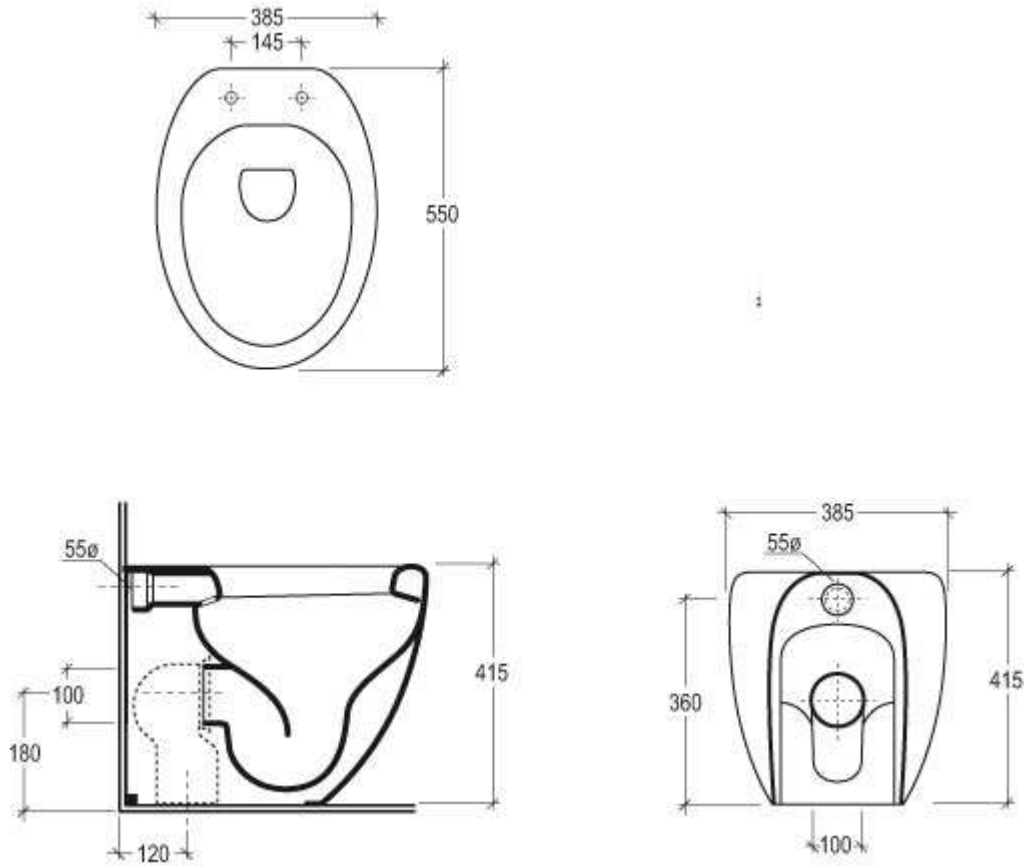

Touch

Vaso Touch scarico a parete convertibile a pavimento, mediante curva tecnica

Wc Touch wall drain suitable for floor drain with technical elbow

code:TOWC01

Touch

Bidet Touch monoforo

Bidet Touch one hole

code:TOBI01