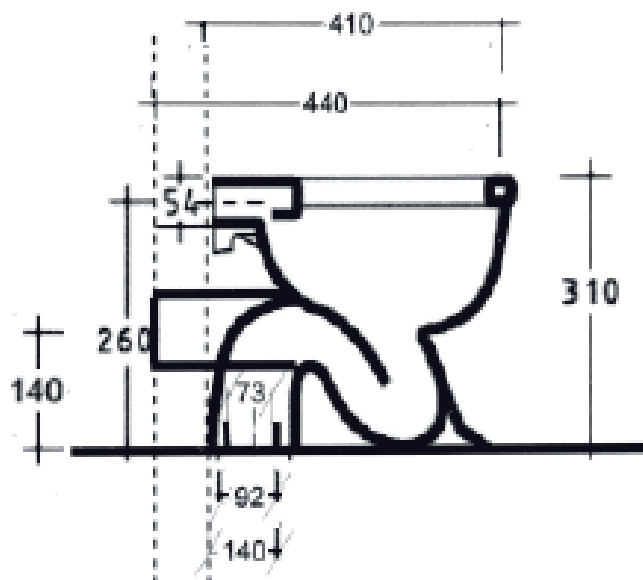

**BABY | WCINF001**  
WC Infanzia a terra 30x42xh31  
Baby - Scarico a suolo  
Floor-standing children's toilet  
30x42xh31 Baby - Floor drain

**BABY | WCINF002**  
WC Infanzia a terra 30x42xh31  
Baby - Scarico a parete  
Floor standing children's toilet  
30x42xh31 Baby - Wall drain