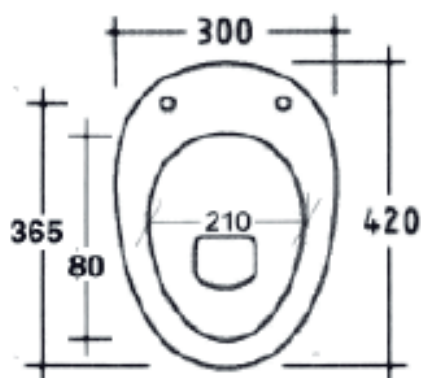

**BABY | WCINF001**  
WC Infanzia a terra 30x42xh31  
Baby - Scarico a suolo  
Floor-standing children's toilet  
30x42xh31 Baby - Floor drain

**BABY | WCINF002**  
WC Infanzia a terra 30x42xh31  
Baby - Scarico a parete  
Floor standing children's toilet  
30x42xh31 Baby - Wall drain