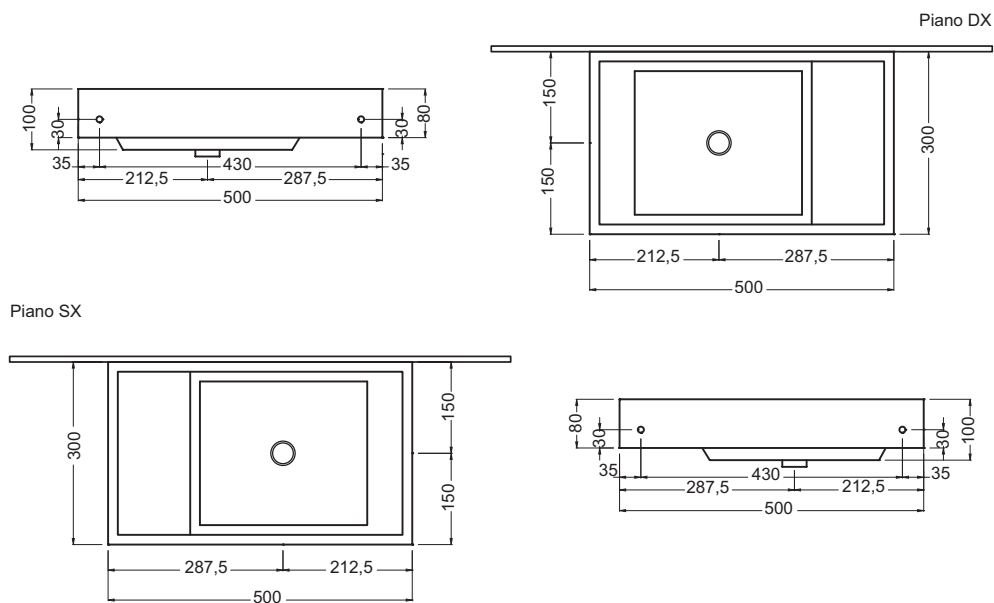

Scheda tecnica / technical drawings

Questo lavabo si presta a diverse tipologie di produzione, piano d'appoggio DX e SX, con o senza foro rubinetto, pertanto va assolutamente specificato nell'ordine la tipologia di lavabo richiesto con i codici qui di seguito specificati:

SMALL 50X30XSFR = lavabo con piano d'appoggio SX senza foro rubinetto

SMALL 50X30DXSFR = lavabo con piano d'appoggio DX senza foro rubinetto

SMALL 50X30SXFRUB = lavabo con piano d'appoggio SX con foro rubinetto

SMALL 50X30DXFRUB = lavabo con piano d'appoggio DX con foro rubinetto

This basin is produced with different technical features: top right or left hand side and with or no tap hole, so please specify the basin required according to the code below;

SMALL 50X30XSFR = countertop basin with left hand side - no tap hole

SMALL 50X30DXSFR = countertop basin with right hand side - no tap hole

SMALL 50X30SXFRUB = countertop basin with left hand side - with tap hole

SMALL 50X30DXFRUB = countertop basin with right hand side - with tap hole