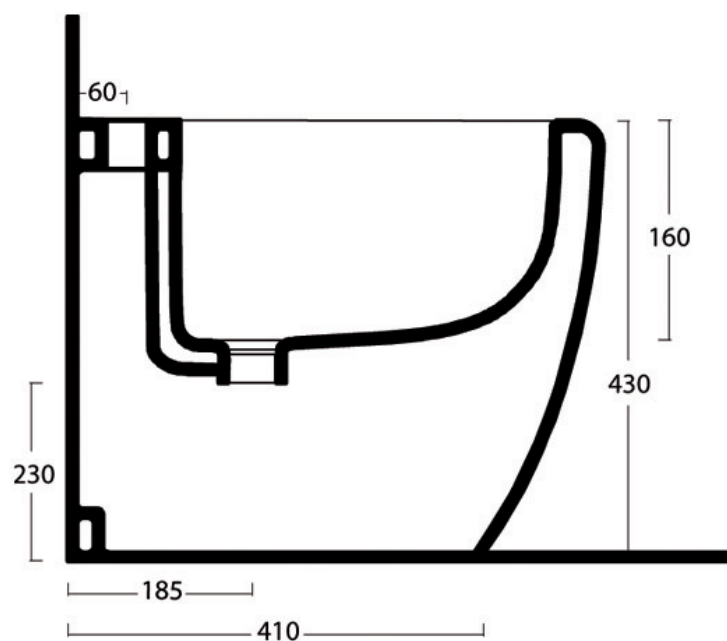

## BIDET A TERRA

Cod. JW0202

Misure: 35x51xh43 cm

**VASO A TERRA**

Cod. JW0201

Misure: 35x51xh43 cm