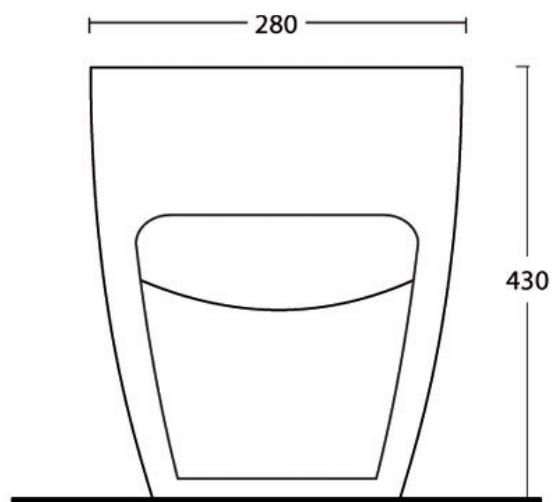

## BIDET A TERRA

Cod. JW0202

Misure: 35x51xh43 cm

**VASO A TERRA**

Cod. JW0201

Misure: 35x51xh43 cm