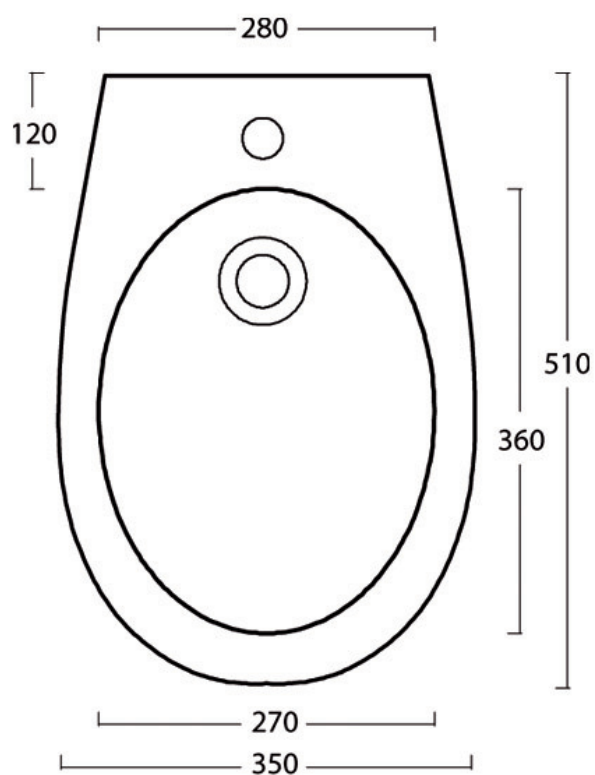

## BIDET A TERRA

Cod. JW0202

Misure: 35x51xh43 cm

**VASO A TERRA**

Cod. JW0201

Misure: 35x51xh43 cm