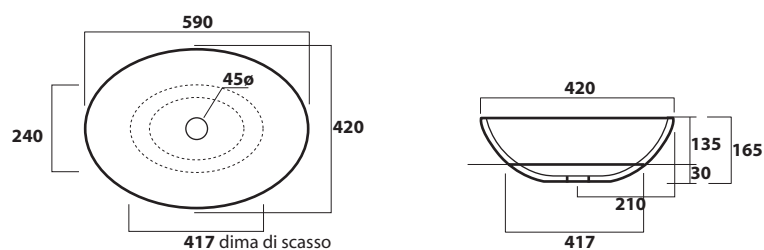

### art. LOV04/60SOFINC

lavabo incasso 59x42 cm

recessed washbasin 59x42 cm

### Scheda tecnica / technical drawings

**Non essendo possibile specificare nella scheda tecnica le misure esatte del foro ad ellisse da praticare sul top si invita la clientela a richiedere il DWG in azienda.**

It's no possible to specify the correct size of the oval hole-ellipse. Please ask for the DWG drawing in case you need the precise measures to accommodate the basin on the top.