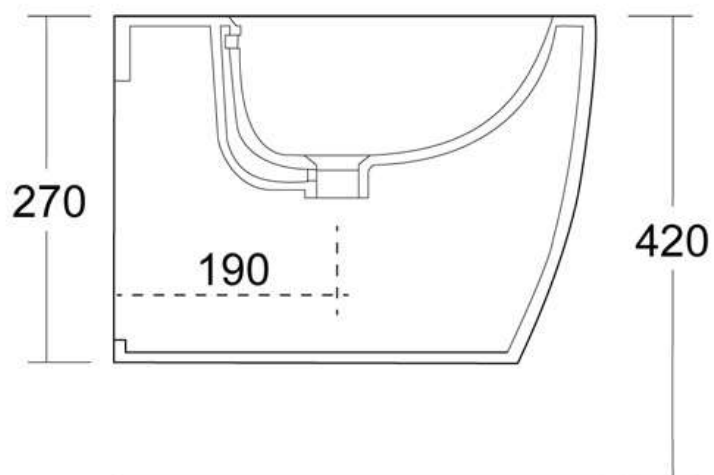

BIDET SOSPESO

Leila

Cod. JW0202SO

Misure: 36x52,5h27 cm

WC SOSPESO

Leila

Cod. JW0201SO

Misure: 36x52,5h27 cm