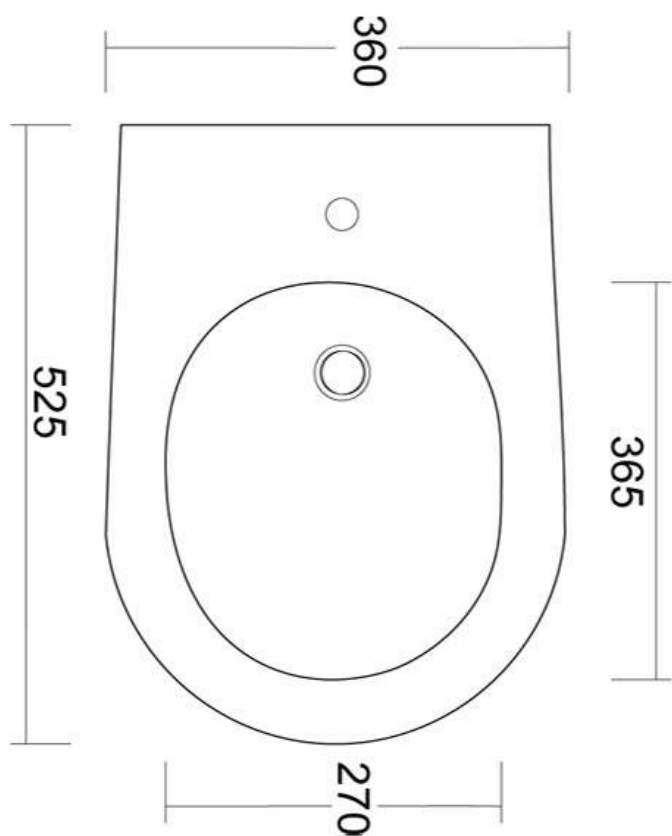

BIDET SOSPESO

Leila

Cod. JW0202SO

Misure: 36x52,5h27 cm

WC SOSPESO

Leila

Cod. JW0201SO

Misure: 36x52,5h27 cm