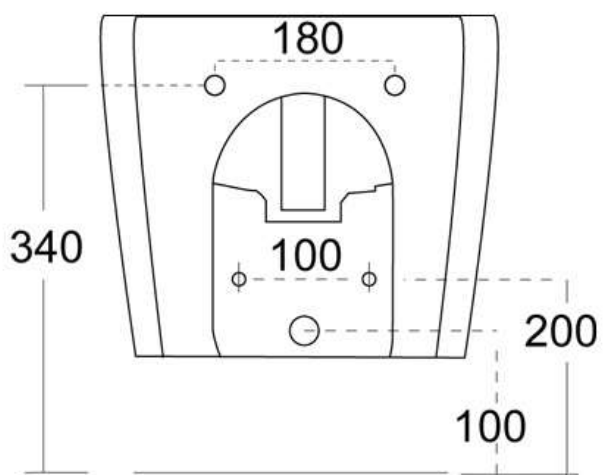

BIDET SOSPESO

Leila

Cod. JW0202SO

Misure: 36x52,5h27 cm

WC SOSPESO

Leila

Cod. JW0201SO

Misure: 36x52,5h27 cm